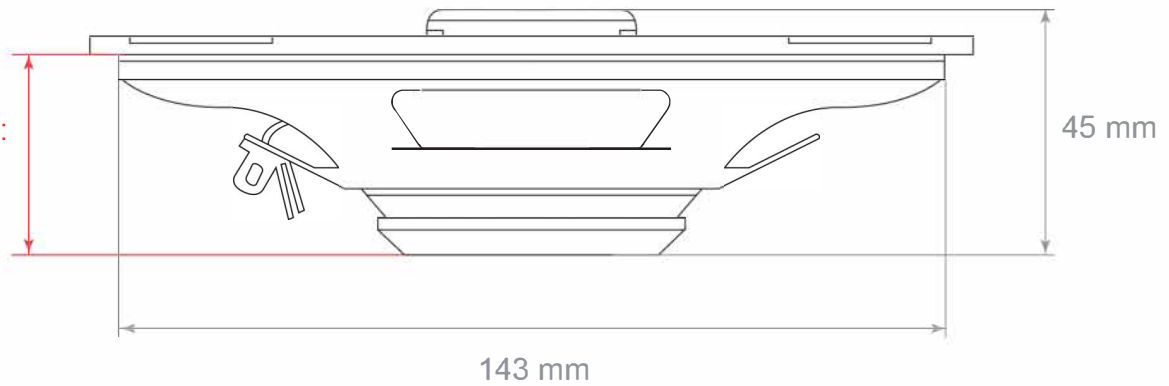

Mounting Depth:
35 mm

R-463N

4" x 6" Premium Stereo Speakers