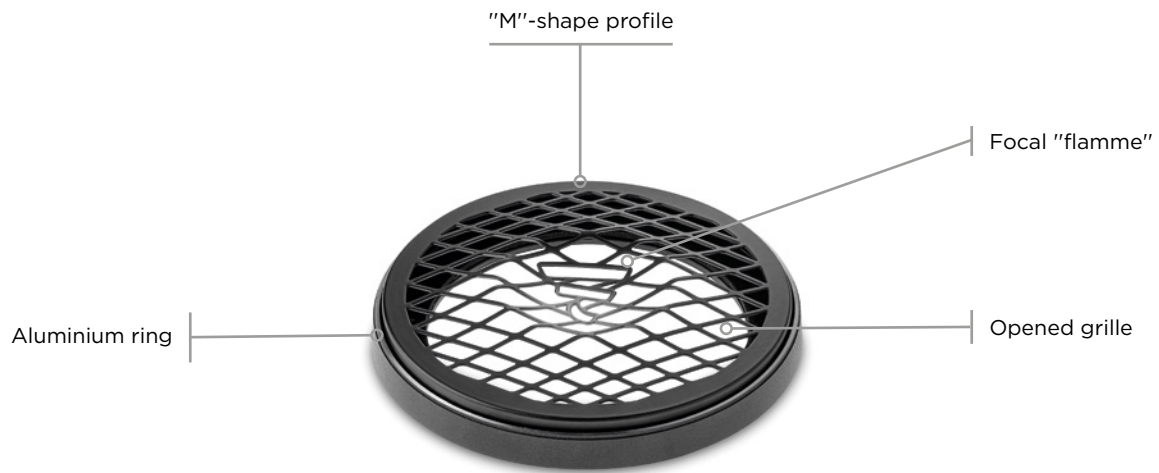

UTOPIA M

3.5" grille

Product Data Sheet

Key points

- Elegant, high-end
- Unique design
- Reminds Utopia "M" shape cone
- Acoustic transparency

MECHANICAL DRAWING

Dimensions in mm