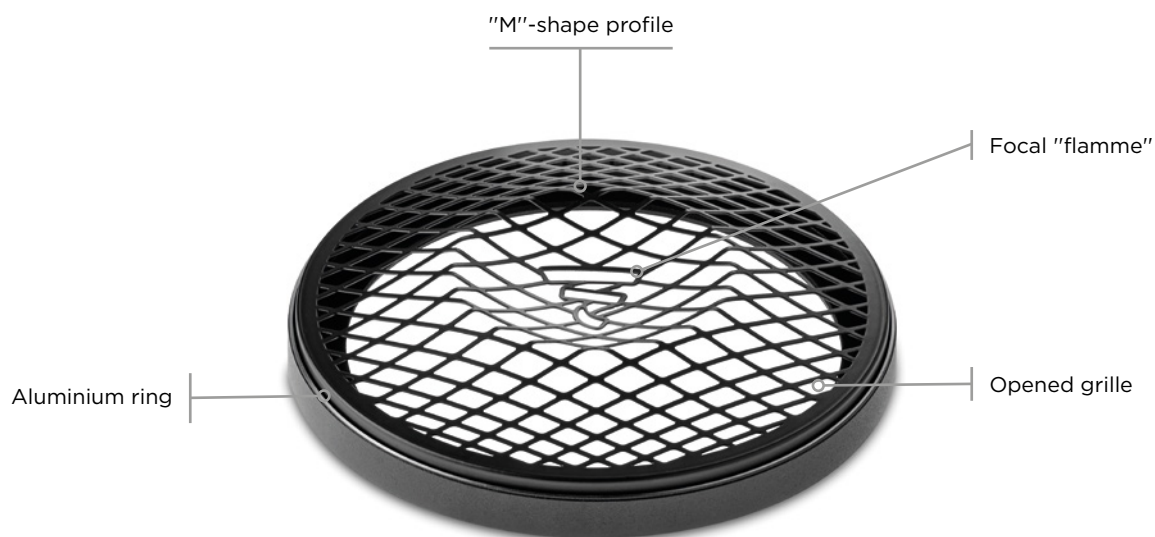

UTOPIA M

6.5" grille

Product Data Sheet

Key points

- Elegant, high-end
- Unique design
- Reminds Utopia "M" shape cone
- Acoustic transparency

MECHANICAL DRAWING

Dimensions in mm