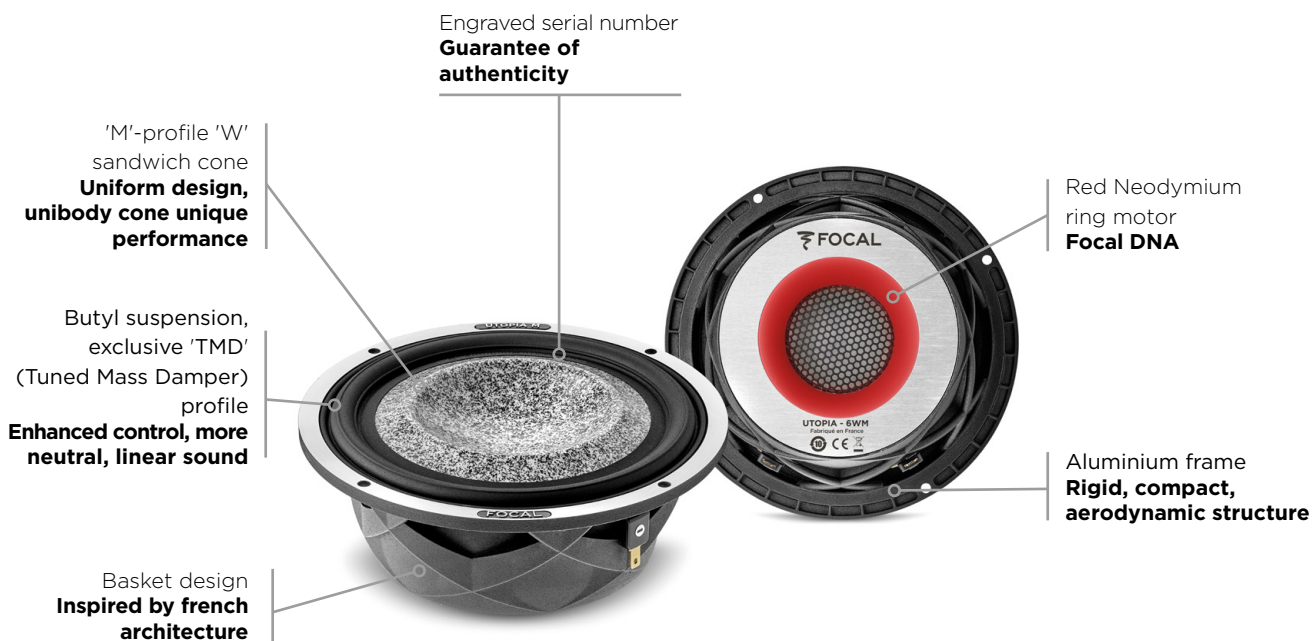

UTOPIA M 6WM

Product Data Sheet

MADE IN
FRANCE

Key points

- 'M'-profile 'W' cone
- 'TMD' suspension
- 80mm (3.1") voice coil
- Shallow depth

Type	Woofer
Woofer	(6 ¹ / ₂ ") 165mm
Voice coil diameter	(3.1") 80mm
Motor	Neodymium
Cone	'M'-profile 'W'
Suspension	Tuned Mass Damper (TMD®)
Impedance	4Ω
Max. power	200W
Nom. power	100W
Sensitivity (2.83V/1m)	91.5dB
Frequency response	60Hz - 6kHz
Accessories	Mounting screws supplied Optional grilles