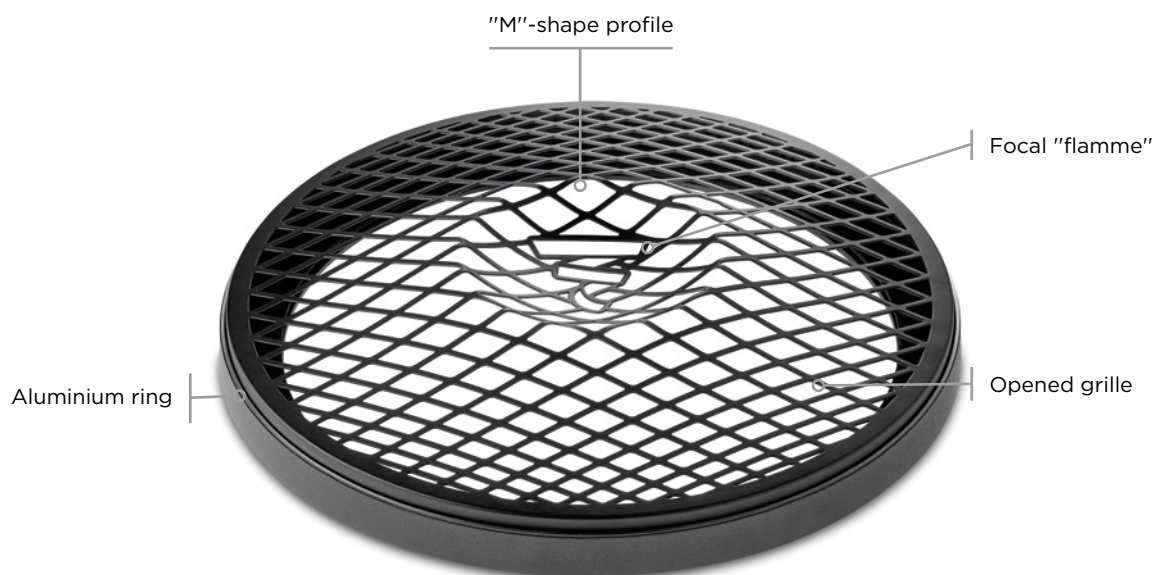

UTOPIA M

8" grille

Product Data Sheet

Key points

- Elegant, high-end
- Unique design
- Reminds Utopia "M" shape cone
- Acoustic transparency

MECHANICAL DRAWING

Dimensions in mm