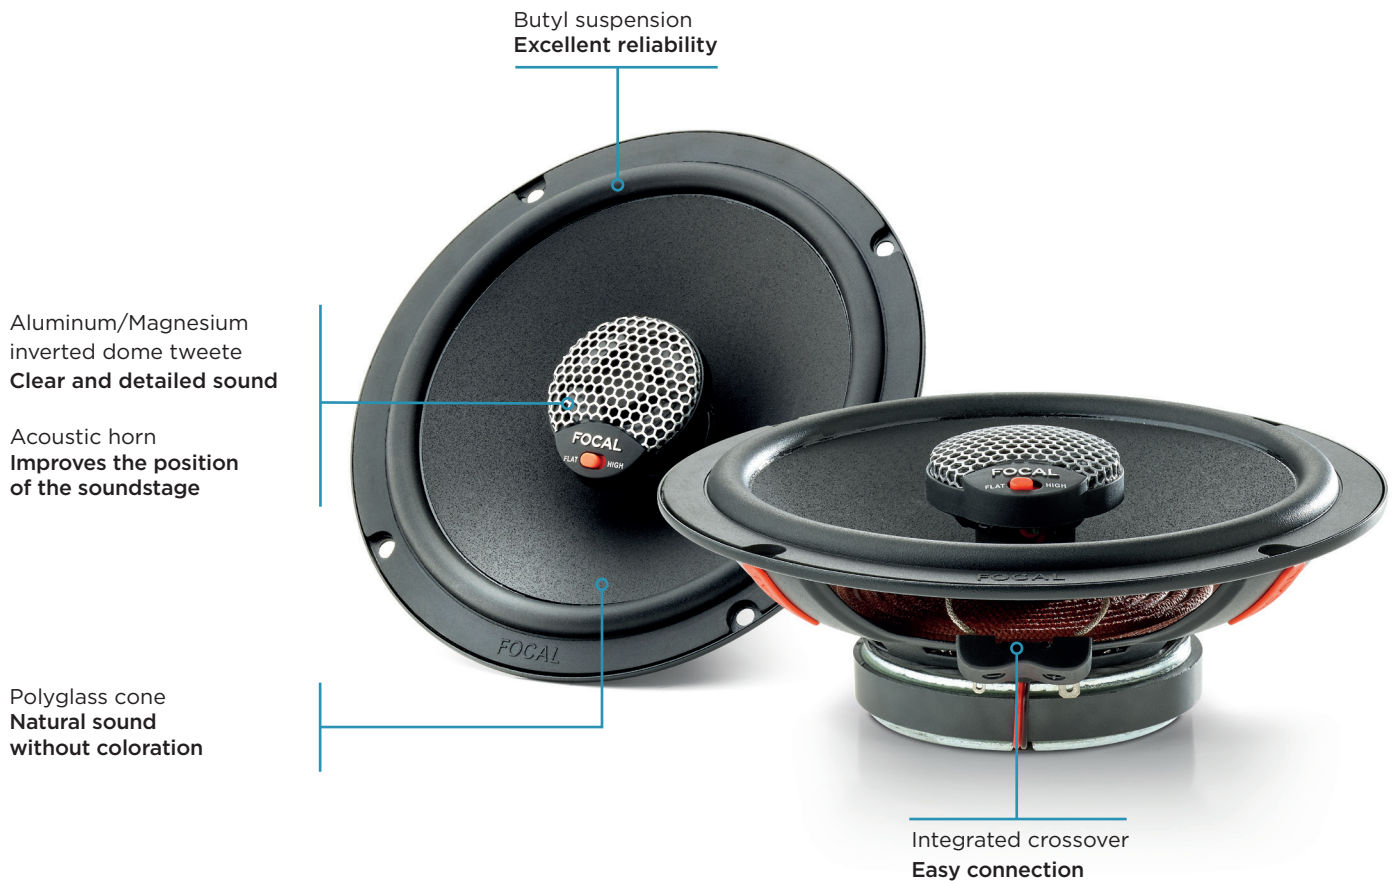

UNIVERSAL ICU165

Product Data Sheet

2-way coaxial kit

ADVANTAGES

- High sensitivity
- Shallow mounting depth (1²⁹/₃₂" - 48.4 mm)
- Great improvement from original car speakers
- Dynamics and neutrality

Acoustic horn

Level adjustment

TECHNICAL CHARACTERISTICS

Woofers: 6¹/₂" (165mm)

Voice coil diameter: 1" (25mm)

Max. power: 140W

Nom. power: 70W RMS

Sensitivity (2.83V/1m): 93dB

Frequency response: 60Hz-21kHz

Al/Mg inverted dome tweeter

Accessories: delivered without grilles

Integrated crossover: 6dB/oct

Integration
INSTANT GRATIFICATION

Focal is a trademark of Focal-JMlab - Tél. (33) 04 77 43 57 00 - www.focal.com - Images may not conform exactly to specific product.
Photos L'Atelier Sylvain Madelon-SCAA-170911/4