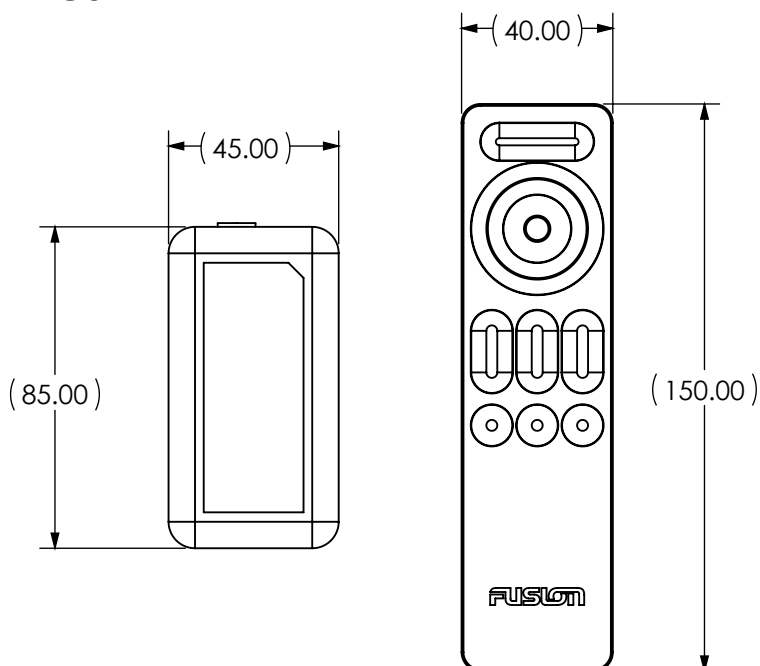

TECHNICAL SPECIFICATIONS

		MS-CRGBWRC
General	Operating Voltage	+10.8 V - 16 V DC
	Output Current	2A max. per color
	Speakers Controlled	Up to 5 pairs of CRGBW speakers
	Operating Temperature	0° C - 50° C
	Battery Type	AAA (2 batteries required)
	Radio Frequency Range	2.4 GHz
	Effective Range	10 meters

TECHNICAL DRAWINGS