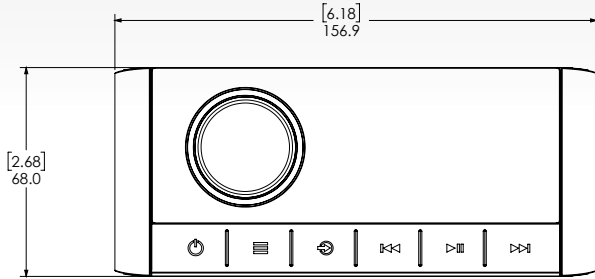

TECHNICAL DRAWINGS

Front view