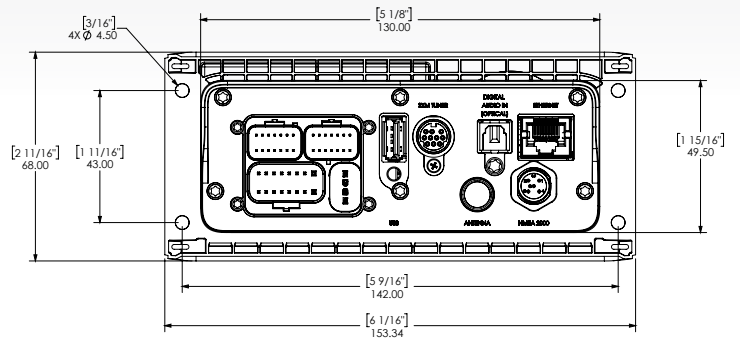

(*). When connected to a wireless router or integrated into a Wi-Fi enabled Apollo Series stereo network.

GIFT BOX DIMENSIONS

(W) 233mm [9-1/8"]
(H) 174mm [6-7/8"]
(D) 168mm [6-9/16"]

PRODUCT CODES

FUSION CODE	GARMIN PN	EAN-13 BARCODE
MS-RA670	010-02138-00	0753759221751

TECHNICAL DRAWINGS

Front view

Rear view

Side view

CLEARANCE FOR
CABLE BEND RADII

MARKETING RESOURCES

Visit

RESOURCES.FUSIONENTERTAINMENT.COM/MARINE