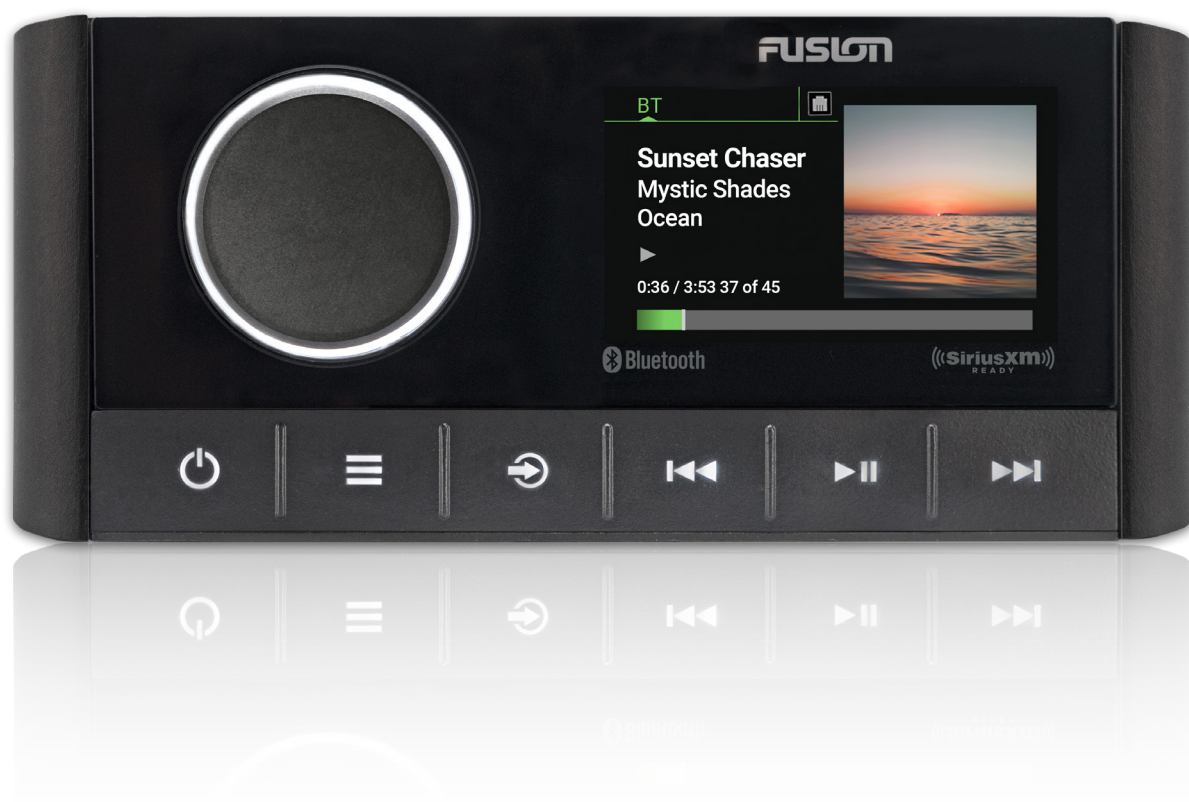

APOLLO 670

MS-RA670

APOLLO MARINE ENTERTAINMENT SYSTEM
WITH DIGITAL SIGNAL PROCESSING (DSP)

MS-RA670

APOLLO MARINE ENTERTAINMENT SYSTEM
WITH DIGITAL SIGNAL PROCESSING (DSP)

APOLLO 670

SOURCES

BLUETOOTH

PRODUCT OVERVIEW

The Revolution Continues with the extension of the award-winning Apollo Series with the NEW RA670 marine stereo. The Apollo 670 inherits key audio innovations and technological brilliance from the award-winning Apollo RA770, reembodyed in a more compact form factor. Experience the powerful features including optical audio for connection and audio playback from modern TVs, Wi-Fi audio streaming* and over-the-air software updates* via the Fusion-Link™ app. With the power of advanced DSP technology, the RA670 delivers you a technically superior listening experience - without the need for you to have a technical understanding. Enjoy the freedom of musical choice with Fusion's PartyBus™*, the audio distribution network of the future.

PRODUCT IMAGES

MS-RA670

APOLLO MARINE ENTERTAINMENT SYSTEM
WITH DIGITAL SIGNAL PROCESSING (DSP)

KEY FEATURES

The **Apollo RA670**, with its innovative technology and design, offers a new world-class audio entertainment experience, featuring:

KEY FEATURE

The Apollo RA670 harnesses the power of Fusion DSP, letting you optimize each audio zone on your vessel with your Fusion speakers, for premium listening in any environment.

The power of PartyBus™ enables other PartyBus products on the network to connect to the RA670 (via Ethernet) in Party Mode and play the same perfectly synced audio source through the entire vessel. (*)