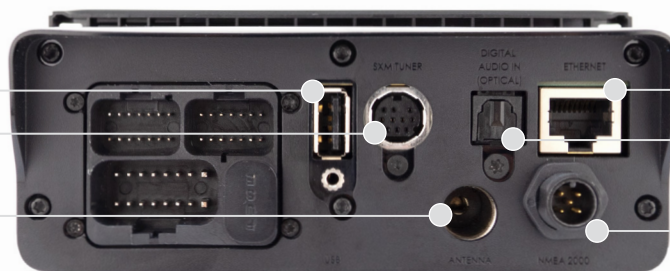

The compact design of the Apollo 670 increases installation options and versatility making it easier to get a premium marine stereo onboard.

(*) When connected to a wireless router or integrated into a Wi-Fi enabled Apollo Series stereo network.

REAR VIEW

USB PORT

SiriusXM

ANTENNA /
DAB100A

ETHERNET PORT

OPTICAL AUDIO IN

NMEA 2000

MS-RA670