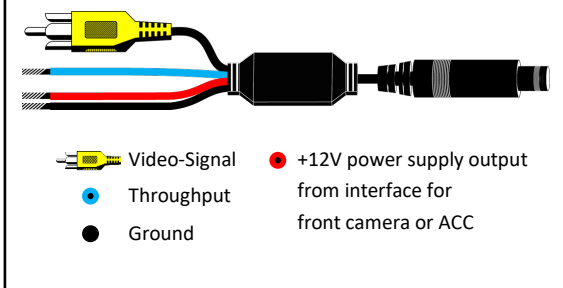

Installation