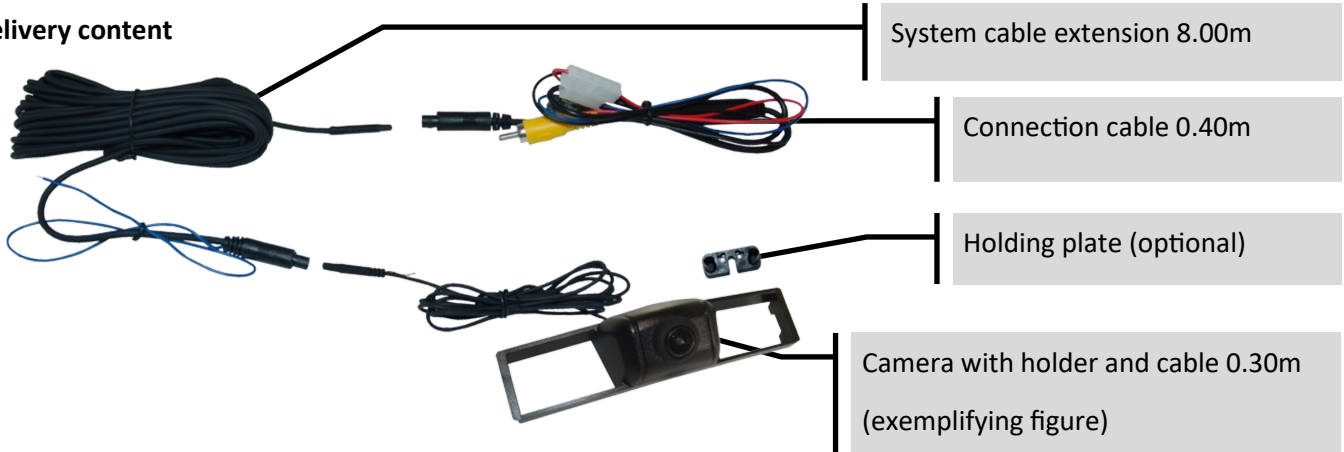

# Vehicle-specific front camera for front grill

VSC-E-xxxxx

## Delivery content

## Product features

- Mini ball front camera NTSC (black)
- Incl. vehicle-specific holder for integration into the front grill
- System cable with throughput wire
- Sensor type CMOS 1/4 inch HD low-light sensitive
- Bezel F1.2
- Minimum illumination 0.01Lux, 800 TV lines
- Angle H=180°, V=125°, D=210°
- Protection class IP 69K
- Suitable for permanent operation (connection to ACC)
- Operating voltage + 12/24V (6 ~ 28V)
- Current consumption 50mA
- Video connection: RCA male connector
- System cable of camera: 4pin 3V
- Diameter of camera connector 4.5mm
- Total cable length 8.70m
- Operating temperature range -30° to +75°

## Installation

**In case the isolation of the camera is harmed in the moisture section close to the camera, it is mandatory to repair the isolation. Otherwise the camera will inevitably become moist inside sooner or later.**