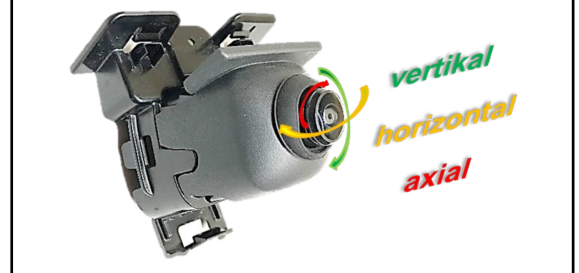

Manual camera alignment