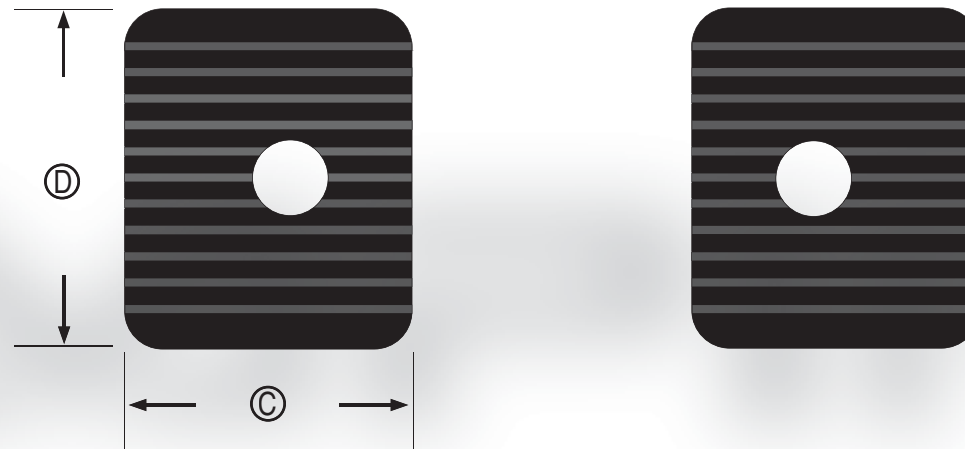

RSP-509

RSP-509

©	Inlaybreite	38mm
ⓓ	Inlayhöhe	45mm