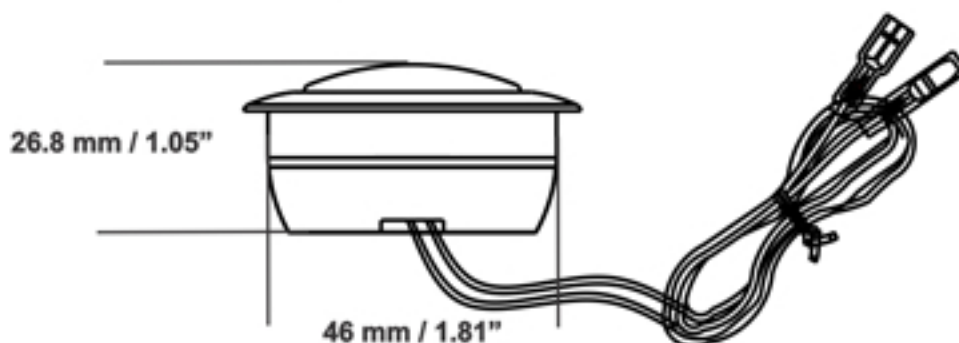

**6.5" midbass drivers w/ wire mesh grilles**

**2-Way crossover module**

**Tweeter w/ surface & flush mount kit**